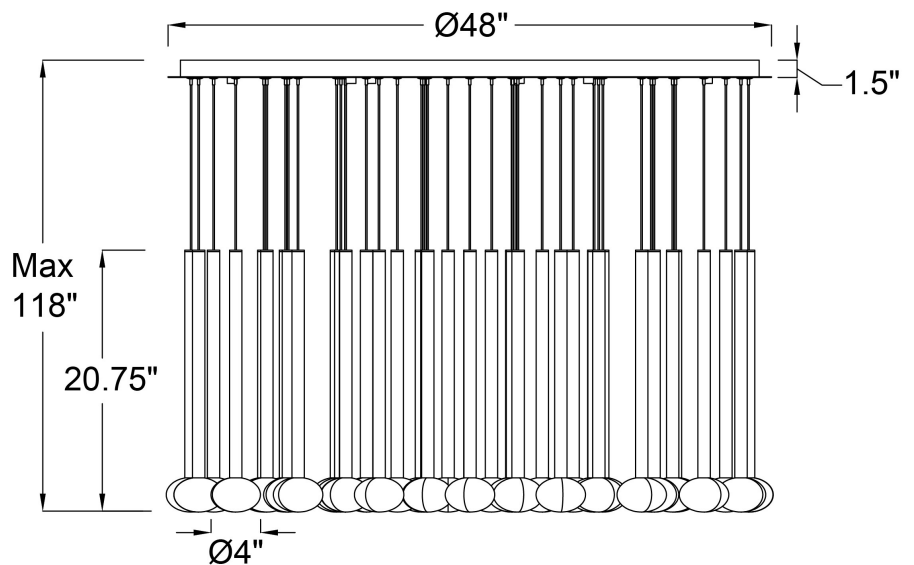

Fixtures weighing 35lbs. or more must be supported and installed independently of the ceiling outlet (junction) box and require additional support in the ceiling where the fixture is being installed.